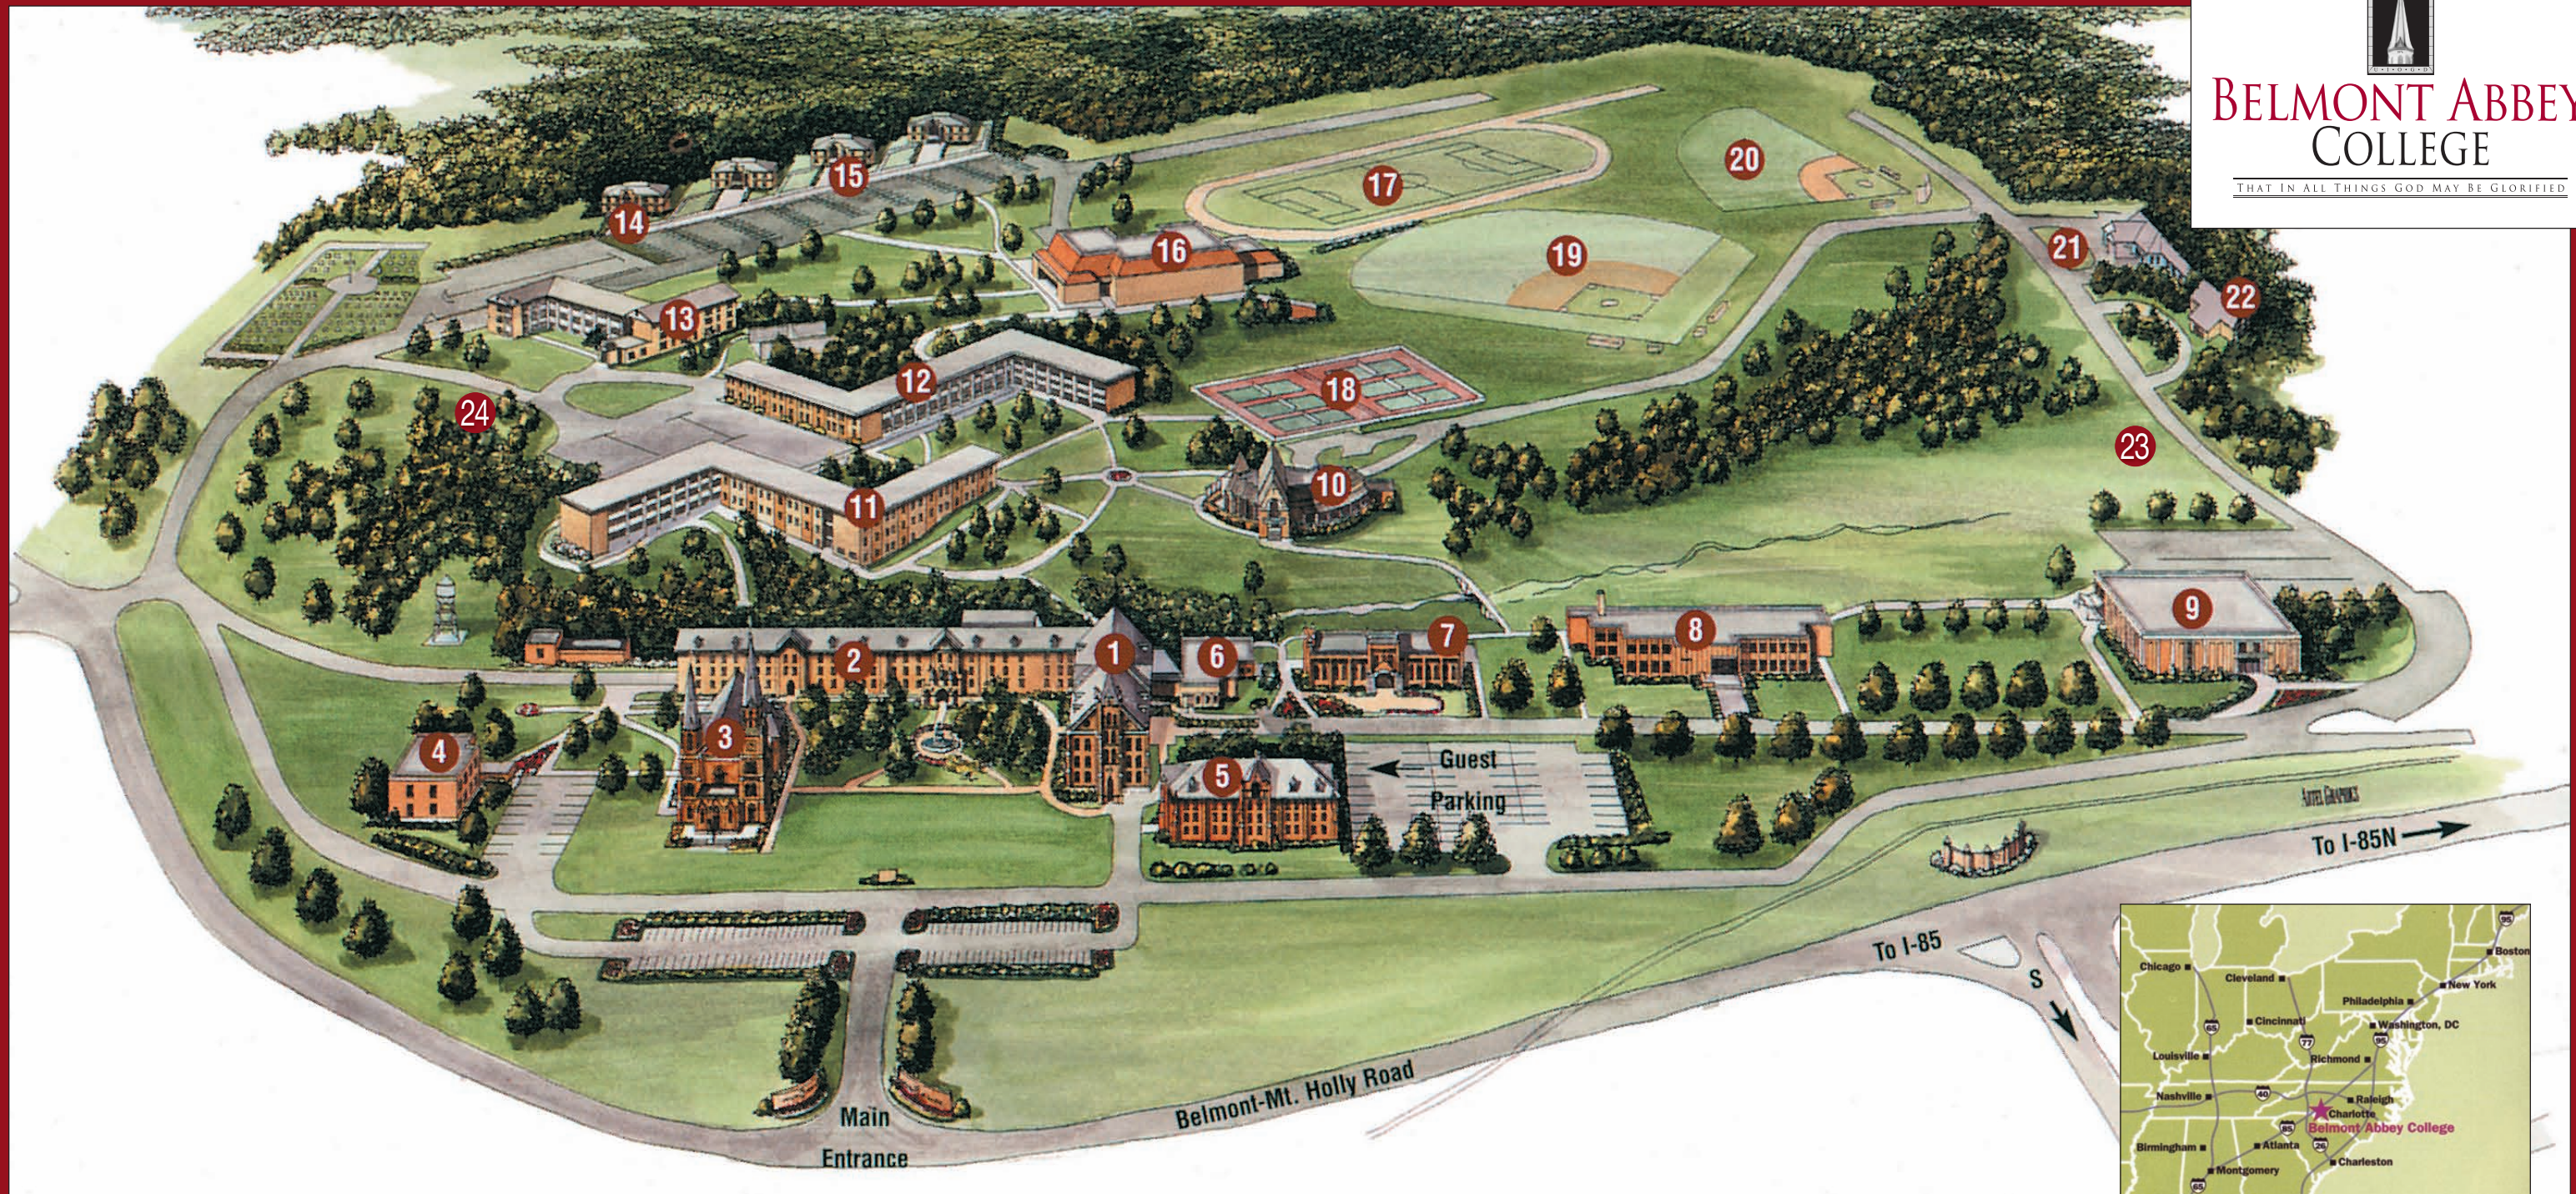

THE CAMPUS

BELMONT ABBEY COLLEGE

THE LEGEND

- | | | | |
|---|------------------------------------|--|---------------------------------|
| 1. Robert Lee Stowe Hall – Office of Admissions | 7. The Haid | 13. Raphael Arthur Hall | 19. Baseball Field |
| 2. Belmont Abbey Monastery | 8. Abbot Vincent Taylor Library | 14. Continuing Education Conference Center | 20. Softball Field |
| 3. Abbey Basilica | 9. William Gaston Science Building | 15. Cuthbert Allen Student Apartments | 21. Private Residence |
| 4. Adult Degree Program Building | 10. Student Commons Dining Hall | 16. Wheeler Center - Athletics Facility | 22. Chi Rho House |
| 5. St. Leo Hall - The Catholic Shoppe | 11. O'Connell Hall | 17. Soccer Field | 23. Lowry Alumni House |
| 6. Holy Grounds Coffeehouse - Maurus Hall | 12. Poellath Hall | 18. Tennis Courts | 24. St. Joseph Adoration Chapel |